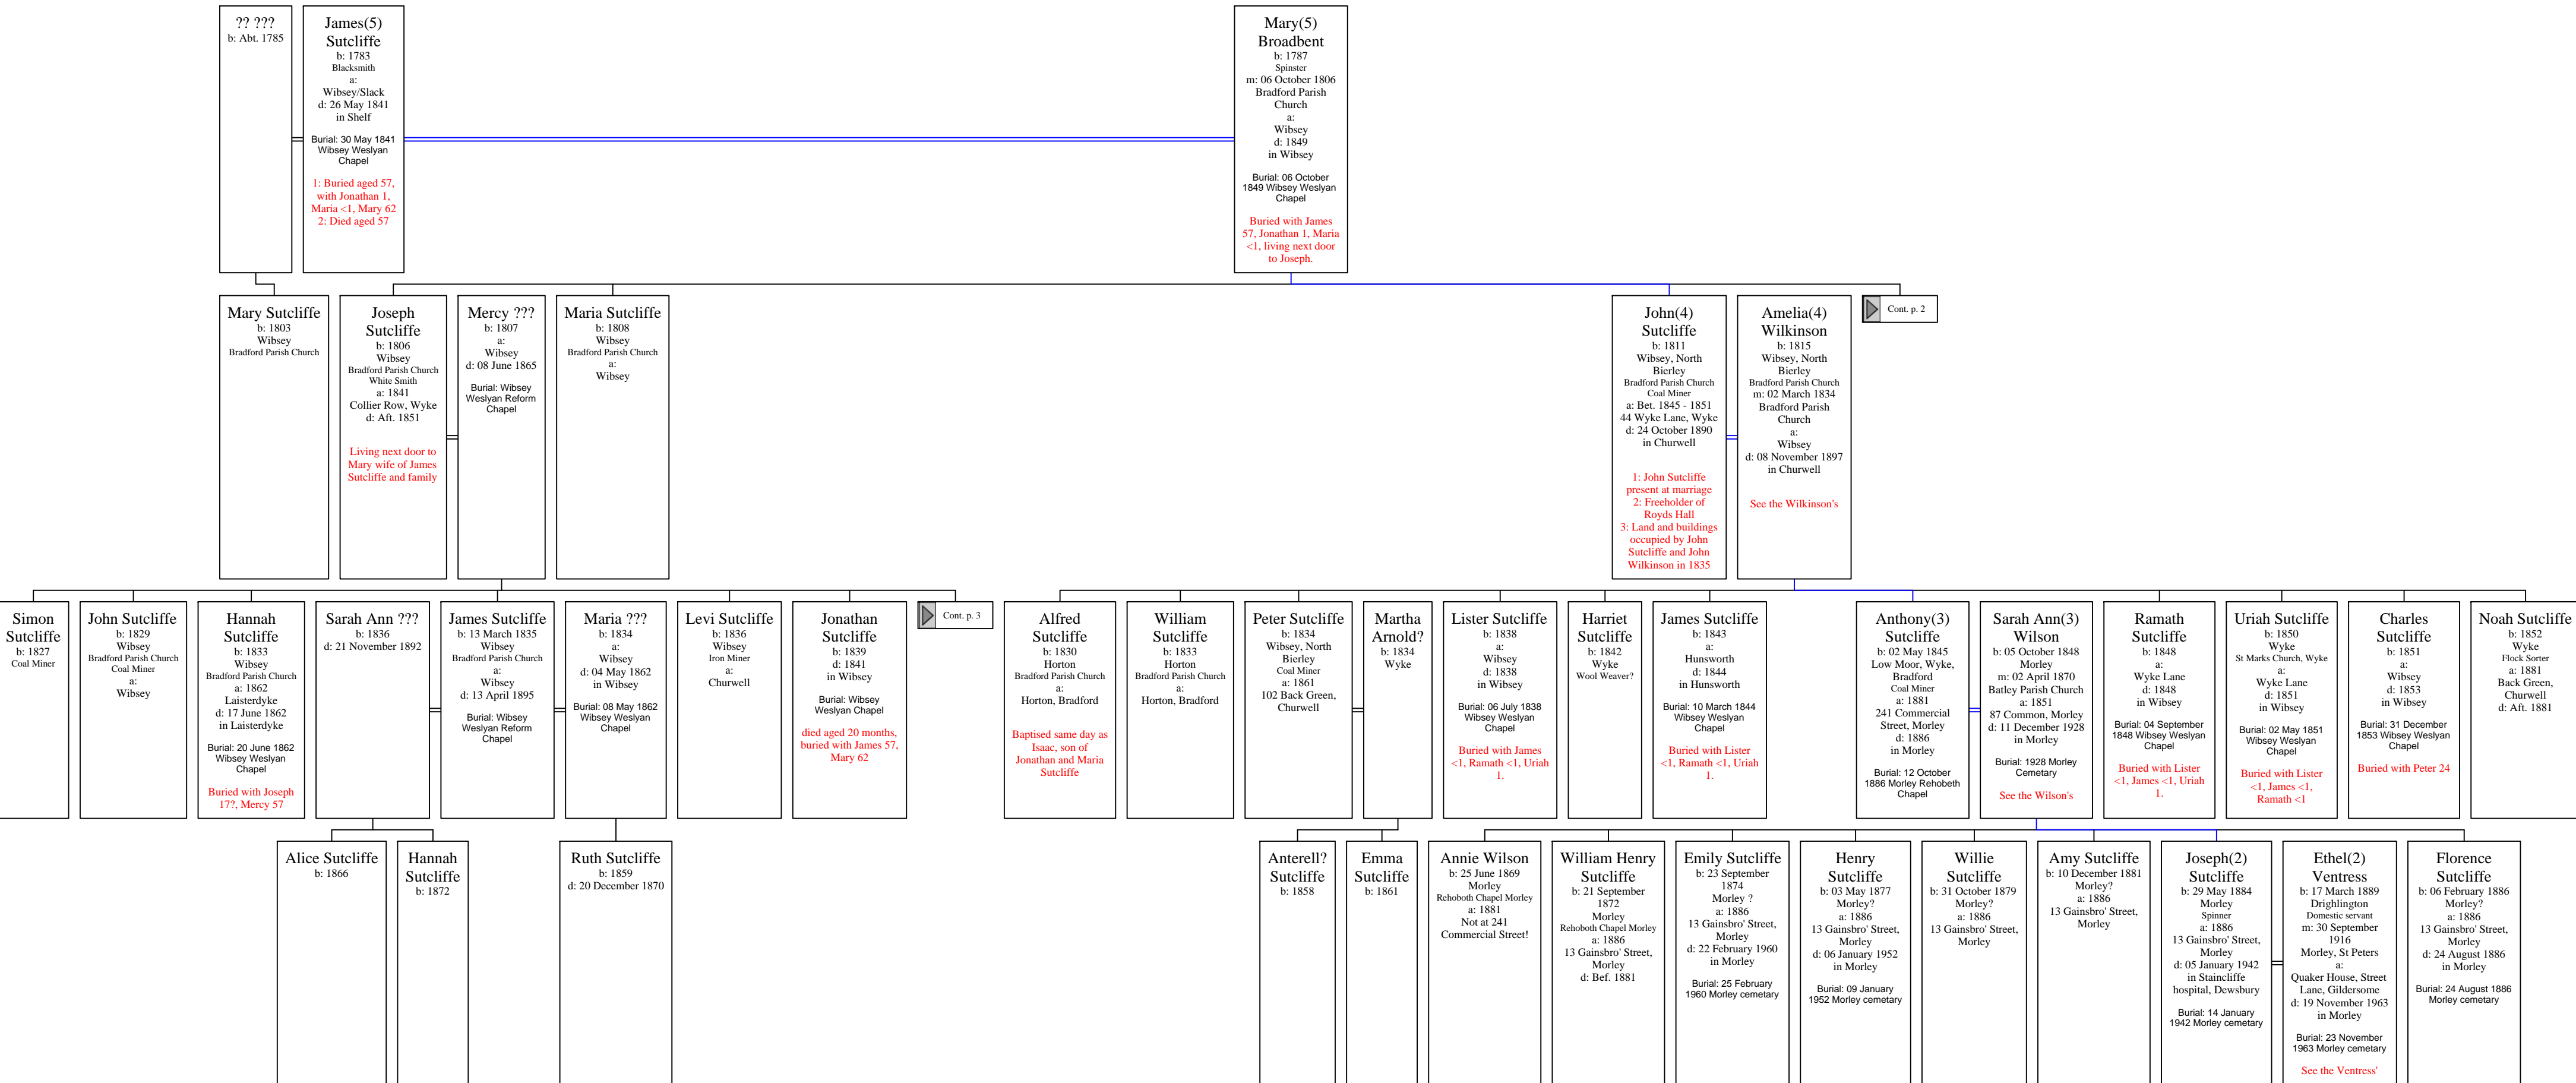

Sutcliffe Family Group 1.1 (1 of 3)

Sutcliffe Family Group 1.1 (2 of 3)

<p>James(5) Sutcliffe b: 1783 Blacksmith a: Wibsey/Slack d: 26 May 1841 in Shelf Burial: 30 May 1841 Wibsey Wesleyan Chapel</p> <p>1: Buried aged 57, with Jonathan 1, Maria <1, Mary 62 2: Died aged 57</p>	<p>Mary(5) Broadbent b: 1787 Spinster m: 06 October 1806 Bradford Parish Church a: Wibsey d: 1849 in Wibsey Burial: 06 October 1849 Wibsey Wesleyan Chapel</p> <p>Buried with James 57, Jonathan 1, Maria <1, living next door to Joseph.</p>
---	--

Cont. p. 1

<p>Isaac Sutcliffe b: 1812 Wibsey Bradford Parish Church Coal Miner a: Bef. 1851 Shelf d: 24 January 1866 in Churwell Burial: Wibsey Wesleyan Chapel</p> <p>Baptised same day as brother Abraham and Elizabeth & Sarah the daughters of Isaac & Mary Sutcliffe</p>	<p>Alice ?? b: 1817 Shelf Charwoman a: 1881 Baxters Houses, Churwell d: Aft. 1881</p>	<p>Betty ?? b: 1815 Wibsey m: Abt. 1840 d: Aft. 1861</p>	<p>Abraham Sutcliffe b: 1812 Wibsey Bradford Parish Church Iron Miner a: 1861 Churwell d: Aft. 1881</p> <p>Baptised same day as Isaac and daughters of Isaac & Mary</p>	<p>Nancy ??? b: 1825 North Bierley m: Abt. 1860 d: Aft. 1881</p>	<p>Ann Sutcliffe b: 1816 Wibsey Bradford Parish Church a: Wibsey</p>	<p>Sarah Sutcliffe b: 1819 Wibsey Bradford Parish Church a: Wibsey</p>	<p>James Sutcliffe b: 1821 Wibsey Bradford Parish Church a: Wibsey</p>	<p>Elizabeth Sutcliffe b: Bet. 1821 - 1826</p>	<p>William Sutcliffe b: 1823 a: Wibsey d: 1856 in Wibsey Burial: 07 August 1856 Wibsey Wesleyan Chapel</p> <p>Buried with Mary 24, Abraham <1, Illingworth 1, Martha Illinworth <1</p>	<p>Mary ??? b: 1825 a: Wibsey d: 1850 in Wibsey Burial: 26 May 1850 Wibsey Wesleyan Chapel</p> <p>Buried with Abraham <1, Illingworth 1, William 33, Martha Illinworth <1</p>	<p>Peter Sutcliffe b: 1828 Bradford Iron Miner a: Wyke Lane d: 1853 in Wibsey Burial: January 1853 Wibsey Wesleyan Chapel</p> <p>Buried with Charles 1</p>
---	---	---	---	---	--	--	--	--	---	--	---