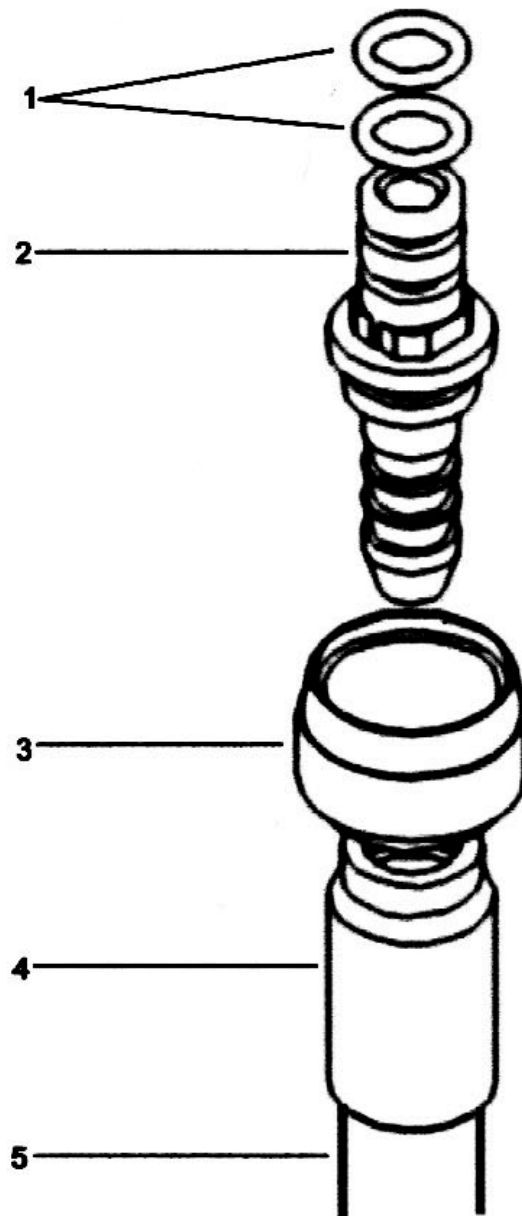

Handset Hose End Fitting Assembly

<u>ITEM</u>	<u>REFERENCE</u>	<u>DESCRIPTION</u>
1	BS.804N7O	O Ring BS804
2	RB11/01	Swivel Stem
3	RB11/03	Collar
4	RB11/02	Swivel Nuts
5	AP150/17	Large Bore Hose

Ambient Pressure Diving,
Water-Ma-Trout Industrial Estate,
Helston, Cornwall, TR13 0LW. ENGLAND.