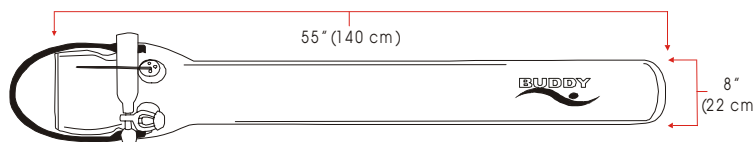

General Spares

S. Retail
incl.17.5%
VAT

(Supplied free of charge with the Inspiration)

RB19/1 Comfort pad £17.98

BK7/2 Through legs-crotch strap £6.17

AP203 Box spanner (for removing cell holder) £17.62

RB17 14 Bar Pressure Relief Valve (oxygen clean) £5.20

Inspiration Instruction Manual £17.62

AP96 Interstage Pressure Gauge £21.15
0-15bar, plugs into AP50 hose

General Accessories

APSMBCi Closed surface marker buoy with mini- cylinder (0.1 or 0.2 Litre) The mini-cylinder is easily refilled from main cylinder prior to the dive. A self-sealing baffle allows air to be added to the buoy from your DV or air-gun and prevents deflation at the surface. A dump valve prevents over inflation.

Available with DIN or International A-clamp
..... £84.99

Just one of a range of Surface Marker Buoys.

Recommended Start up Consumables and Spares

S. Retail
incl.17.5%
VAT

RB30 1 x 20 kg container of Sofnolime ..... See page 8

RB31 2 x 4.5 kg containers of Sofnolime: SFNL/4.5 ..... See page 8

RB06/01/10 2 x batteries (CRP2) £19.14

RB09A Scrim Kit (CO₂ cartridge filters) £4.29

RB06A 1 x Canister O rings £4.23

RB06/01/07 1 x Oxygen cell £55.00

RB02A 1 x mouthpiece O ring kit..... £4.14

RB02B 1 x mouthpiece service kit (O-rings and non-returns) £12.34

RB12A 1 x set of O rings for convoluted hose fittings..... £5.29

RB05B 1 x Inflator O ring kit £3.17

Buddy Clean 1 x 500ml buddy Clean..... £10.18