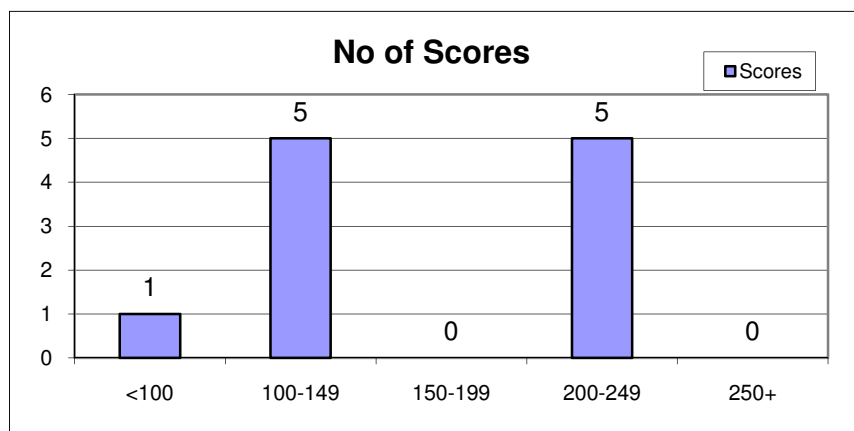

2009 Season Batting Summary

Total Runs	1794
Matches	11
DNB's	145
Innings	89
Not Outs	21
	14
50's	6
100's	1
Highest score	237
Ave/Wicket	26.38
Average/Match	163.09