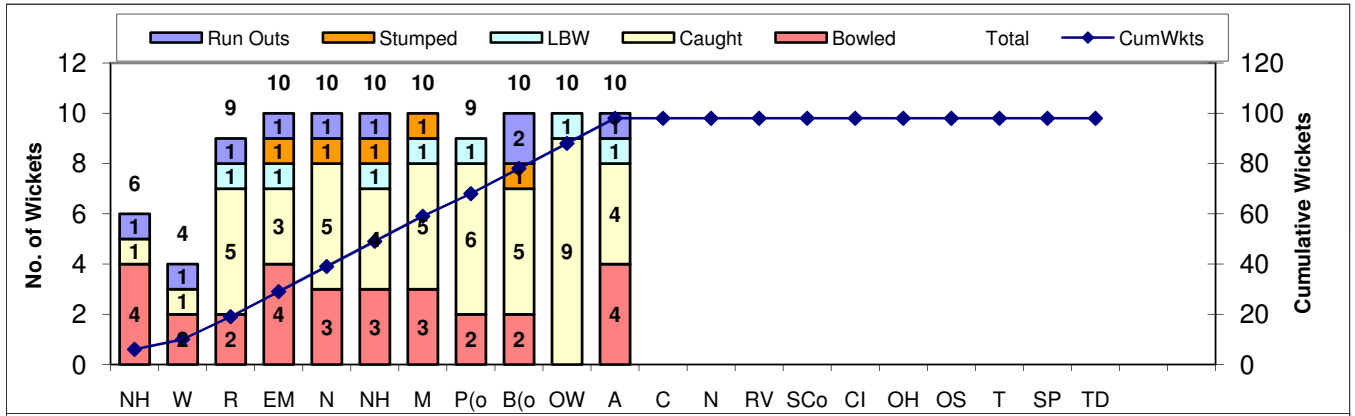

2009 Season Bowling Summary

Overs	414.4
Balls	2488
Maidens	65
Runs	1750
Wickets	98
Average	17.86
Economy	4.22
Strike Rate	25.39
Best Bowling	10 for 105