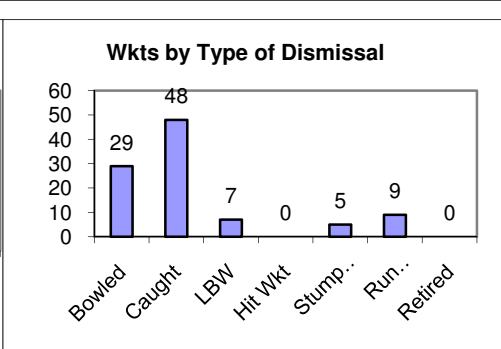

KMCC Record Partnerships 2009

Wkt	Score	Batsmen	Opposition	Date
1	69	Harry, D & Driver, R	Abinger	4-Jul-09
2	51	Driver, R & Hart, S	Old Wimbledonians	27-Jun-09
3	67	Driver, R & Hart, S	Merstham	14-Jun-09
4	113	Ritchie, A & Tricker, S	Epsom Methodist	23-May-09
5	112	Hayden, T & Tricker, S	Porchfield (Isle of Wight)	20-Jun-09
6	131	Driver, R & Hart, S	Whyteleafe	10-May-09
7	45	Ritchie, A & Harry, S	Nutley Hall	7-Jun-09
8	23	Ritchie, A & Tricker, S	Brighstone (Isle of Wight)	21-Jun-09
9	3	Soanes, J & Hart, R	Epsom Methodist	23-May-09
10				

2009 Season Bowling Summary

Overs	414.4
Balls	2488
Maidens	65
Runs	1750
Wickets	98
Average	17.86
Economy	4.22
Strike Rate	25.39
Best Bowling	10 for 105