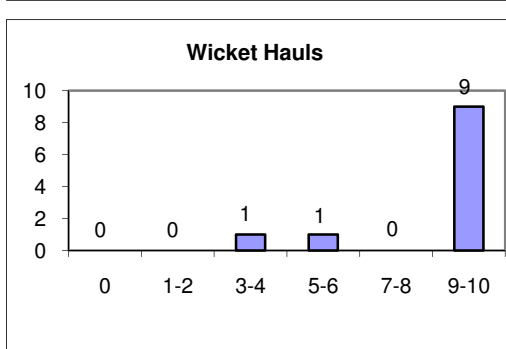

2009 Season Bowling Summary

Overs	414.4
Balls	2488
Maidens	65
Runs	1750
Wickets	98
Average	17.86
Economy	4.22
Strike Rate	25.39
Best Bowling	10 for 105