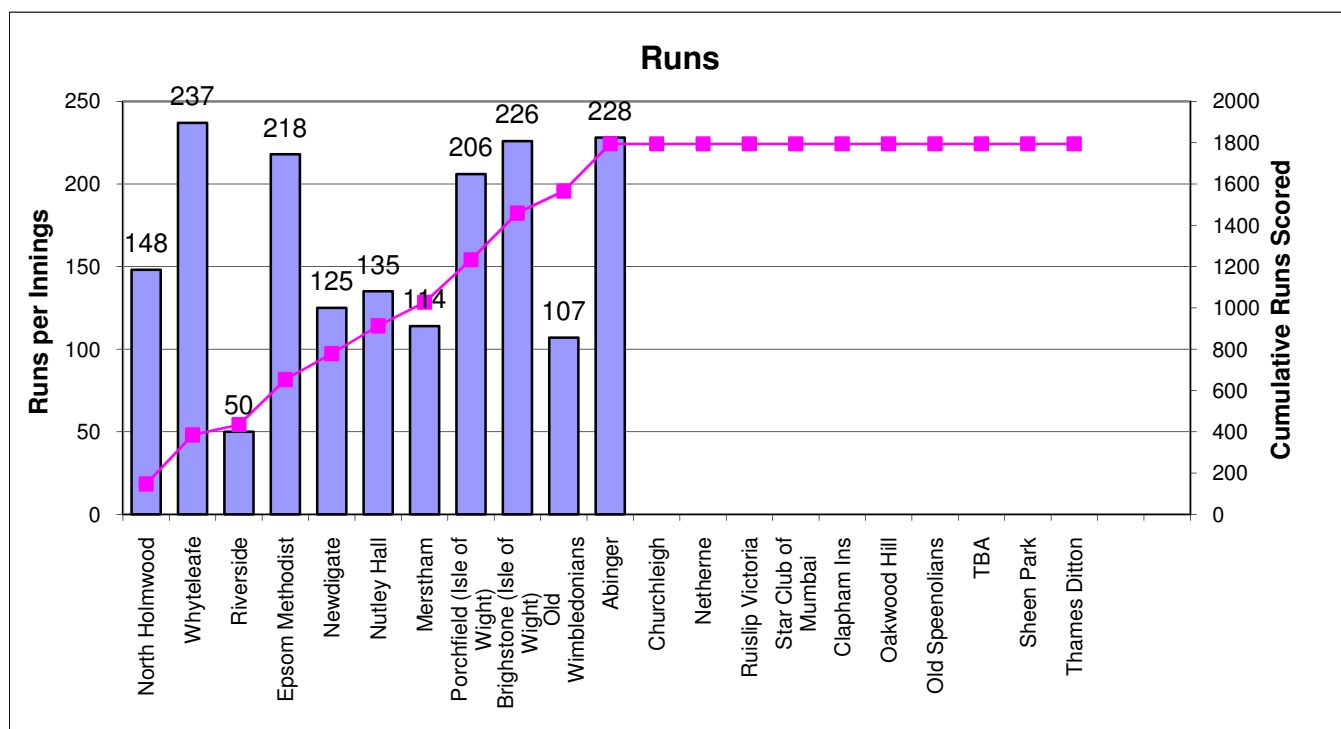

2009 Season Batting Summary

Total Runs	1794
Matches	11
DNB's	145
Innings	89
Not Outs	21
	14
50's	6
100's	1
Highest score	237
Ave/Wicket	26.38
Average/Match	163.09