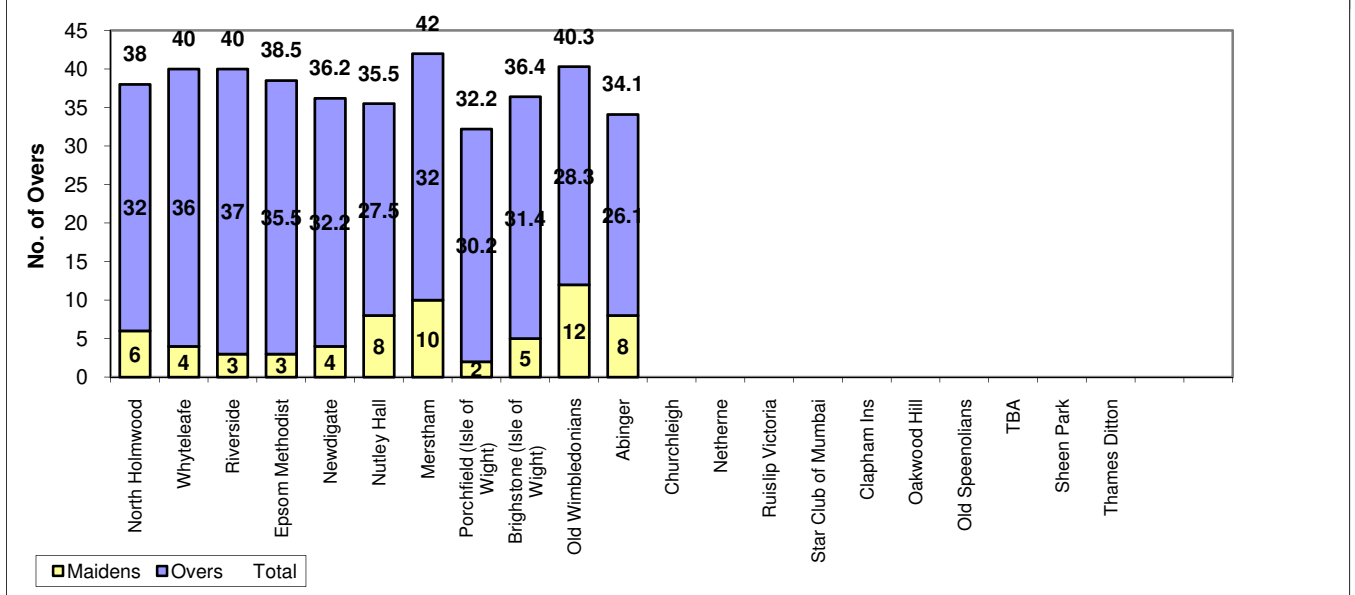

2009 Season Bowling Summary

Overs	414.4
Balls	2488
Maidens	65
Runs	1750
Wickets	98
Average	17.86
Economy	4.22
Strike Rate	25.39
Best Bowling	10 for 105