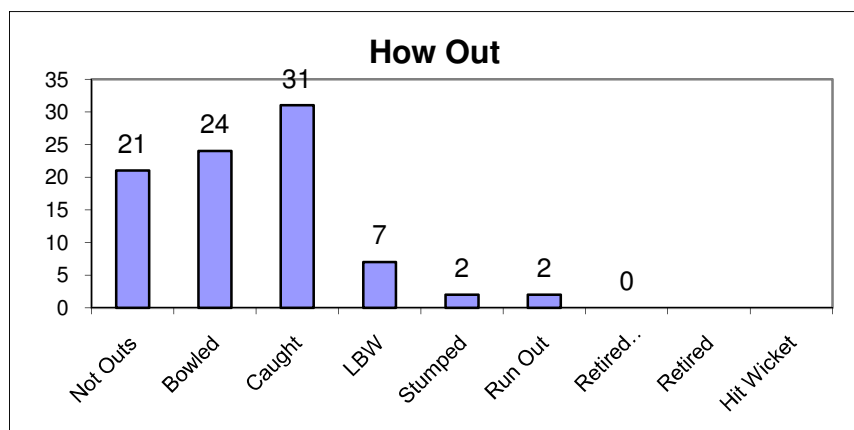

2009 Season Batting Summary

Total Runs	1794
Matches	11
DNB's	145
Innings	89
Not Outs	21
	14
50's	6
100's	1
Highest score	237
Ave/Wicket	26.38
Average/Match	163.09