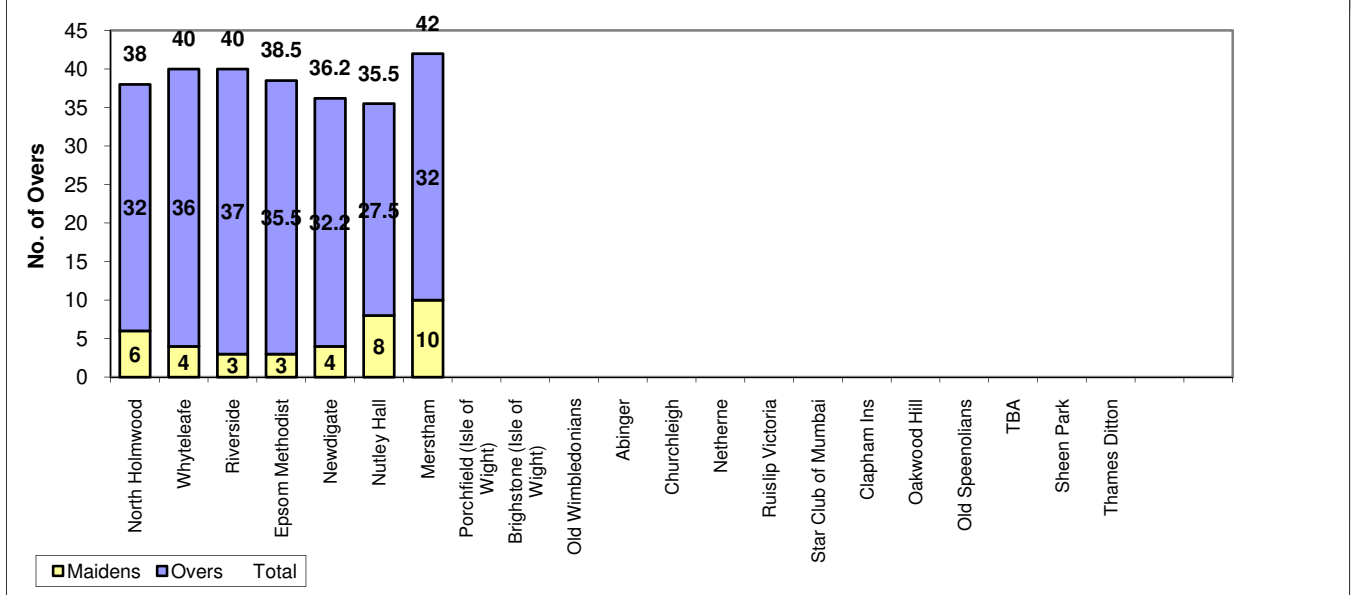

2009 Season Bowling Summary

Overs	271
Balls	1626
Maidens	38
Runs	1130
Wickets	59
Average	19.15
Economy	4.17
Strike Rate	27.56
Best Bowling	10 for 112