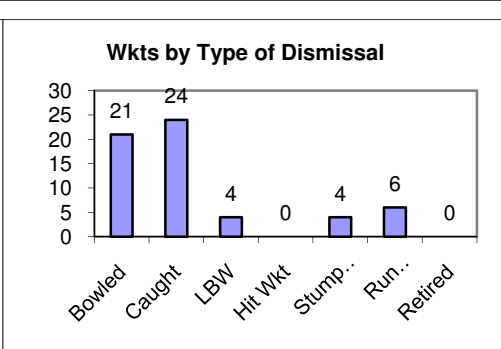

2009 Season Bowling Summary

Overs	271
Balls	1626
Maidens	38
Runs	1130
Wickets	59
Average	19.15
Economy	4.17
Strike Rate	27.56
Best Bowling	10 for 112