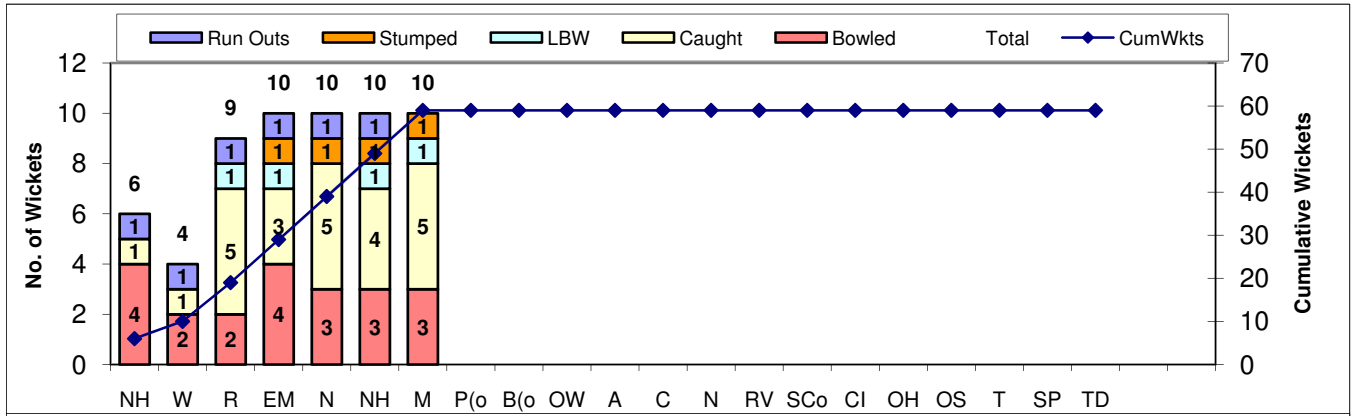

2009 Season Bowling Summary

Overs	271
Balls	1626
Maidens	38
Runs	1130
Wickets	59
Average	19.15
Economy	4.17
Strike Rate	27.56
Best Bowling	10 for 112