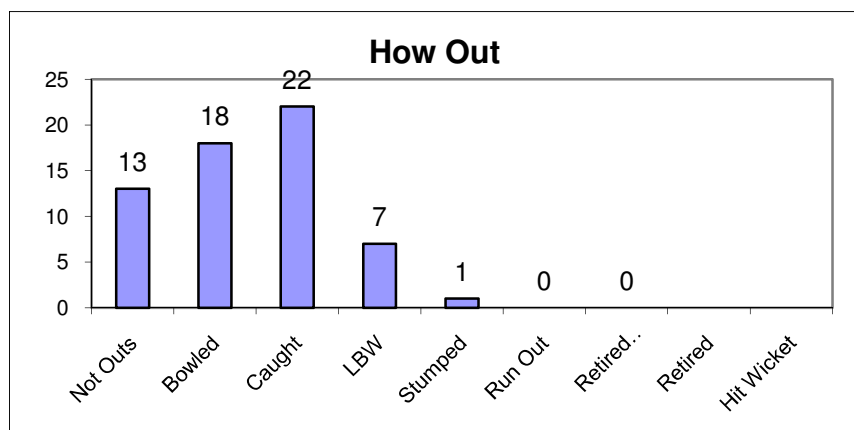

2009 Season Batting Summary

Total Runs	1027
Matches	7
DNB's	170
Innings	61
Not Outs	13
	10
50's	2
100's	1
Highest score	237
Ave/Wicket	21.40
Average/Match	146.71