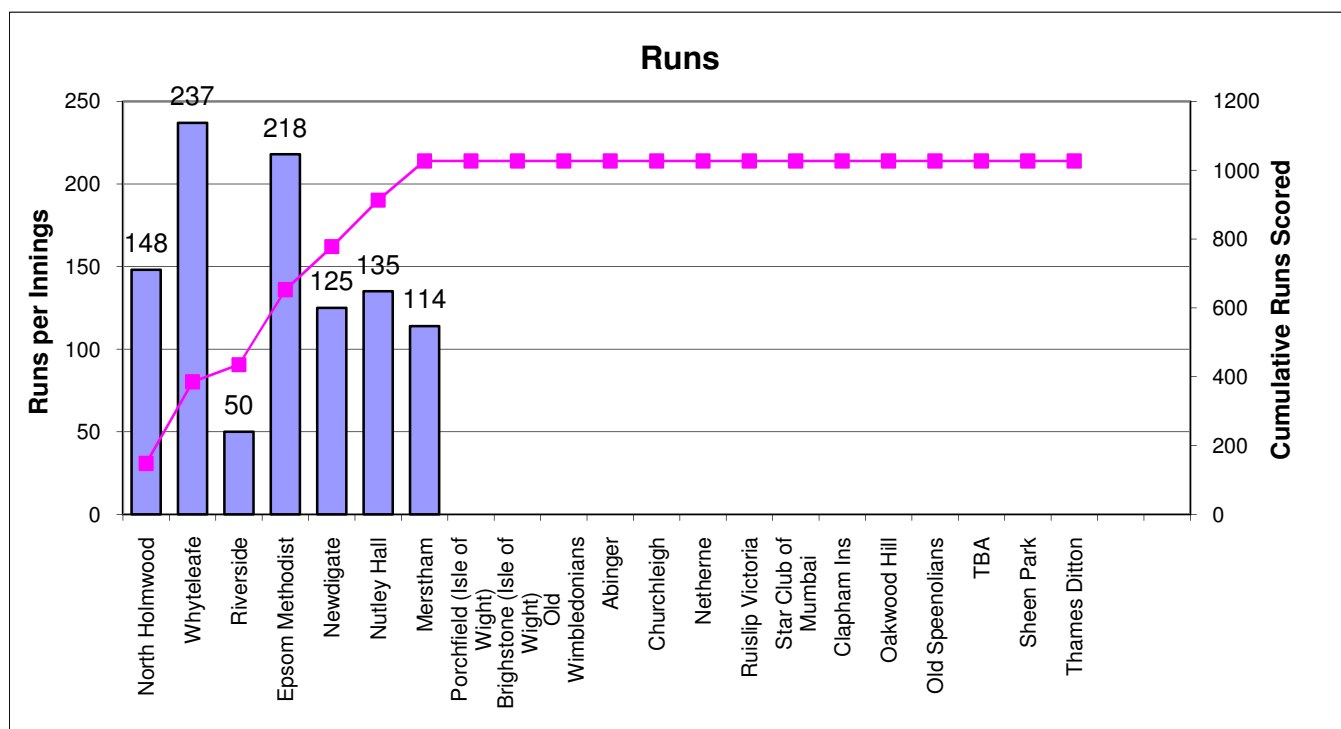

2009 Season Batting Summary

Total Runs	1027
Matches	7
DNB's	170
Innings	61
Not Outs	13
	10
50's	2
100's	1
Highest score	237
Ave/Wicket	21.40
Average/Match	146.71