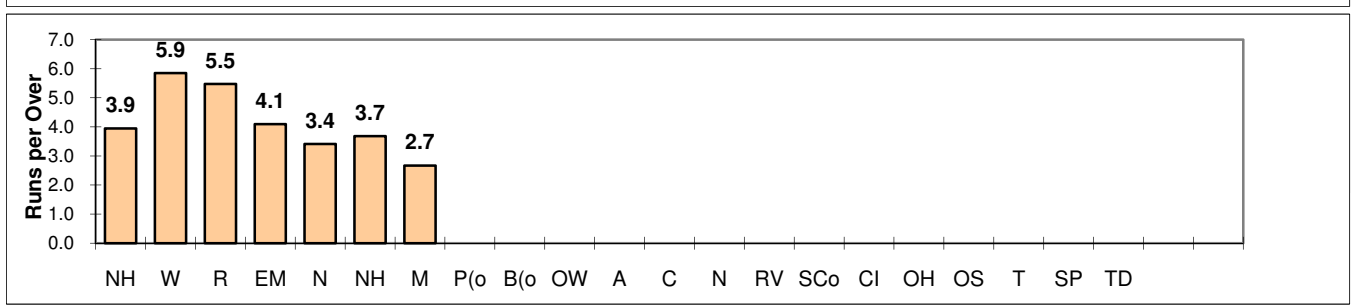

2009 Season Bowling Summary

Overs	271
Balls	1626
Maidens	38
Runs	1130
Wickets	59
Average	19.15
Economy	4.17
Strike Rate	27.56
Best Bowling	10 for 112