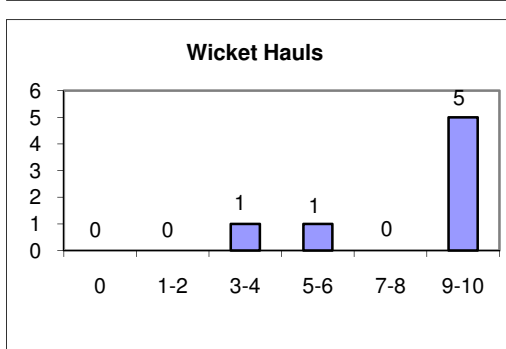

2009 Season Bowling Summary

Overs	271
Balls	1626
Maidens	38
Runs	1130
Wickets	59
Average	19.15
Economy	4.17
Strike Rate	27.56
Best Bowling	10 for 112