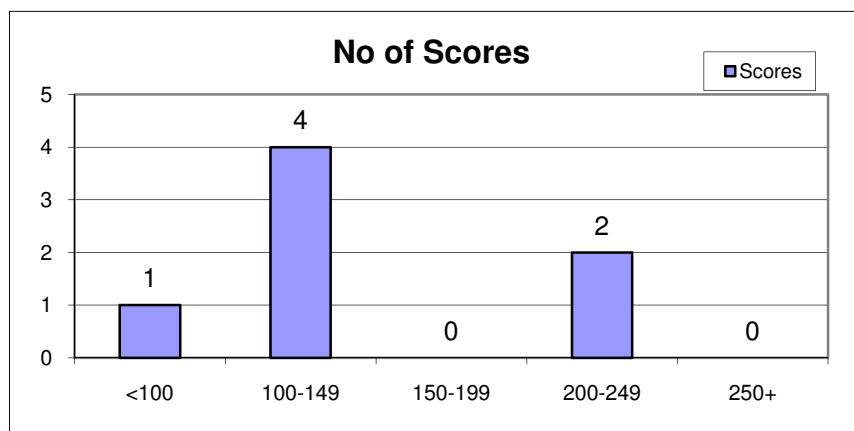

2009 Season Batting Summary

Total Runs	1027
Matches	7
DNB's	170
Innings	61
Not Outs	13
	10
50's	2
100's	1
Highest score	237
Ave/Wicket	21.40
Average/Match	146.71