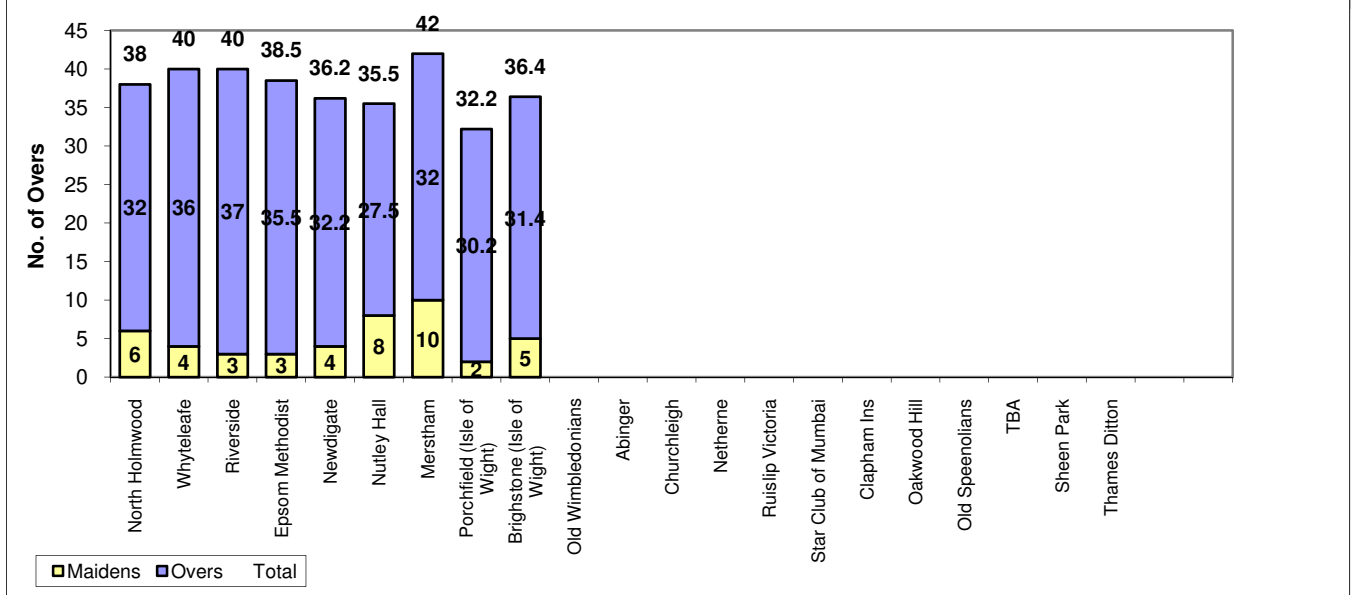

2009 Season Bowling Summary

Overs	340
Balls	2040
Maidens	45
Runs	1514
Wickets	78
Average	19.41
Economy	4.45
Strike Rate	26.15
Best Bowling	10 for 112