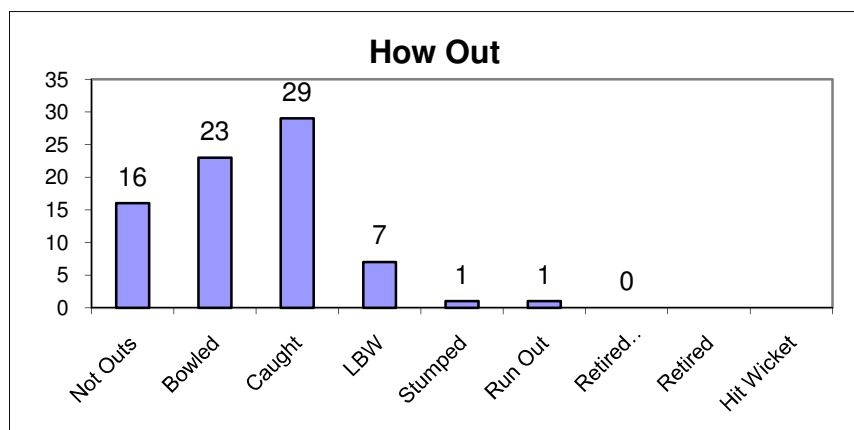

2009 Season Batting Summary

Total Runs	1459
Matches	9
DNB's	154
Innings	77
Not Outs	16
	12
50's	5
100's	1
Highest score	237
Ave/Wicket	23.92
Average/Match	162.11