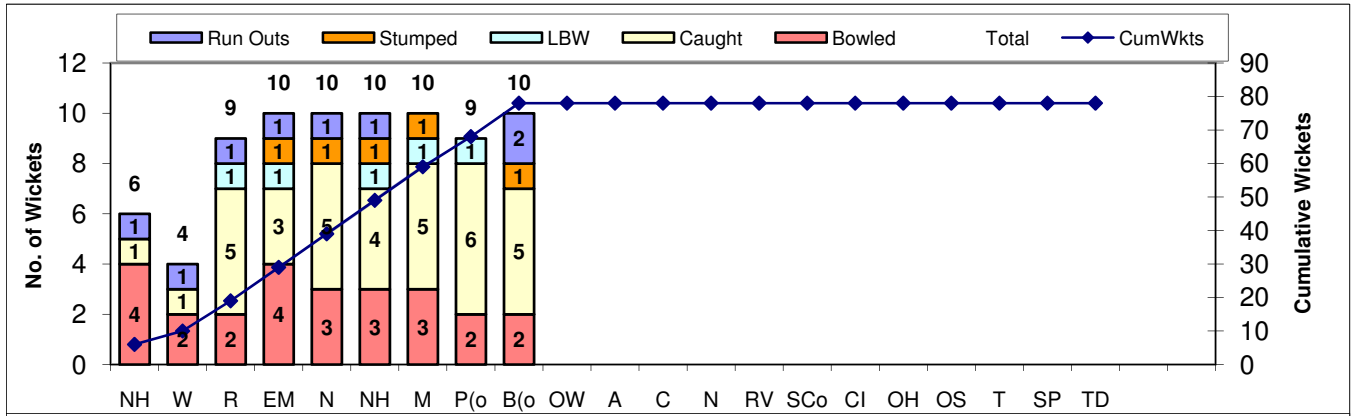

2009 Season Bowling Summary

Overs	340
Balls	2040
Maidens	45
Runs	1514
Wickets	78
Average	19.41
Economy	4.45
Strike Rate	26.15
Best Bowling	10 for 112