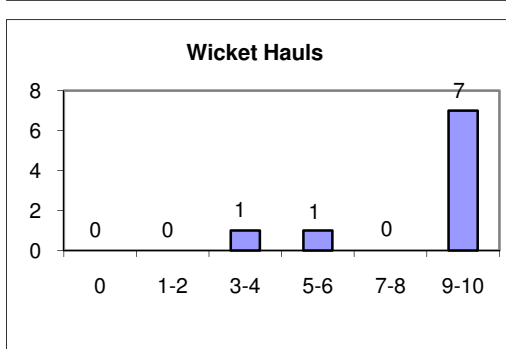

2009 Season Bowling Summary

Overs	340
Balls	2040
Maidens	45
Runs	1514
Wickets	78
Average	19.41
Economy	4.45
Strike Rate	26.15
Best Bowling	10 for 112