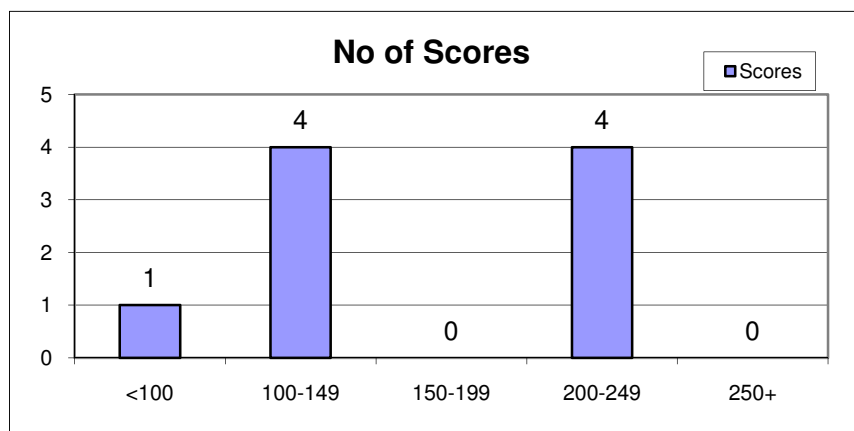

2009 Season Batting Summary

Total Runs	1459
Matches	9
DNB's	154
Innings	77
Not Outs	16
	12
50's	5
100's	1
Highest score	237
Ave/Wicket	23.92
Average/Match	162.11