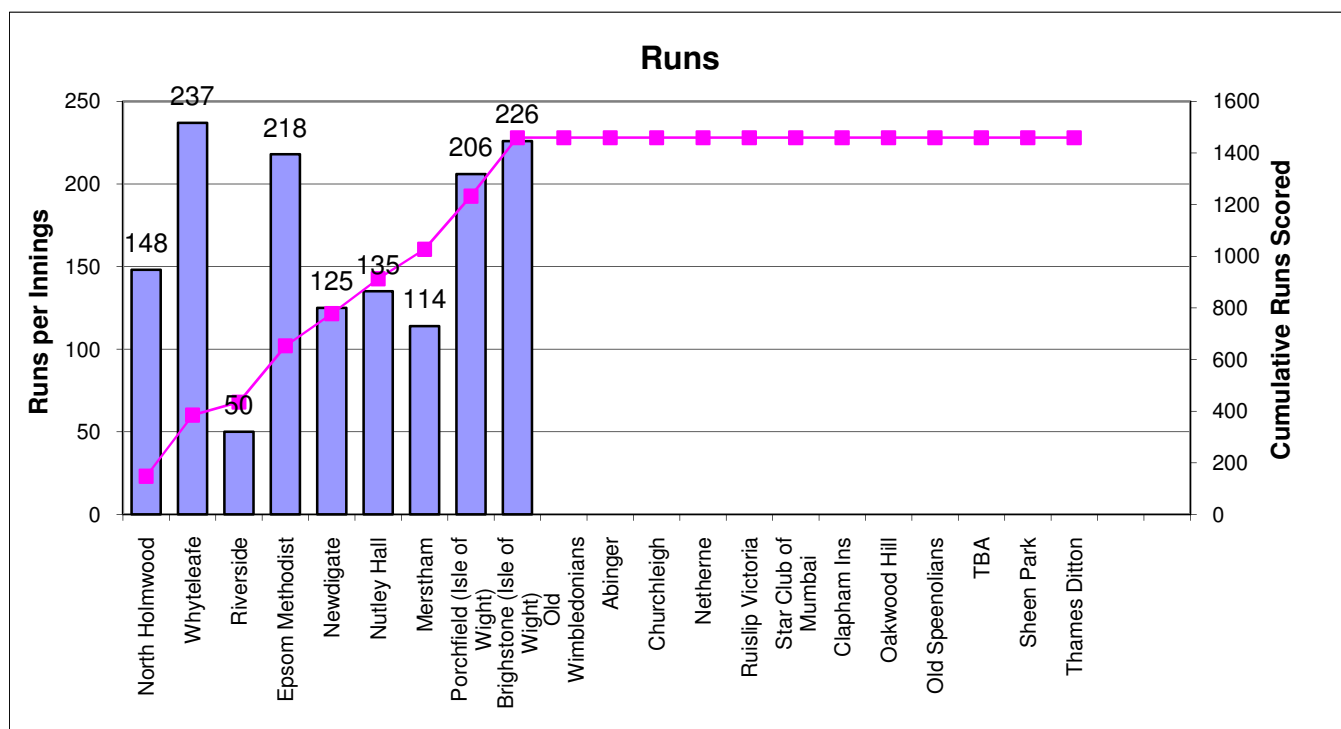

2009 Season Batting Summary

Total Runs	1459
Matches	9
DNB's	154
Innings	77
Not Outs	16
	12
50's	5
100's	1
Highest score	237
Ave/Wicket	23.92
Average/Match	162.11