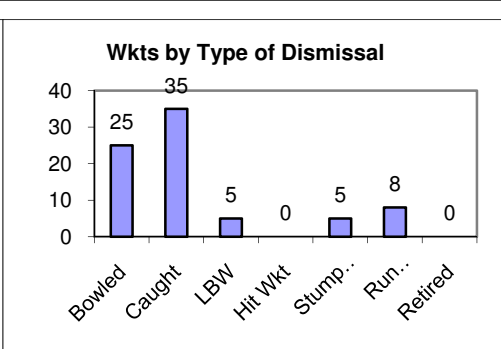

2009 Season Bowling Summary

Overs	340
Balls	2040
Maidens	45
Runs	1514
Wickets	78
Average	19.41
Economy	4.45
Strike Rate	26.15
Best Bowling	10 for 112