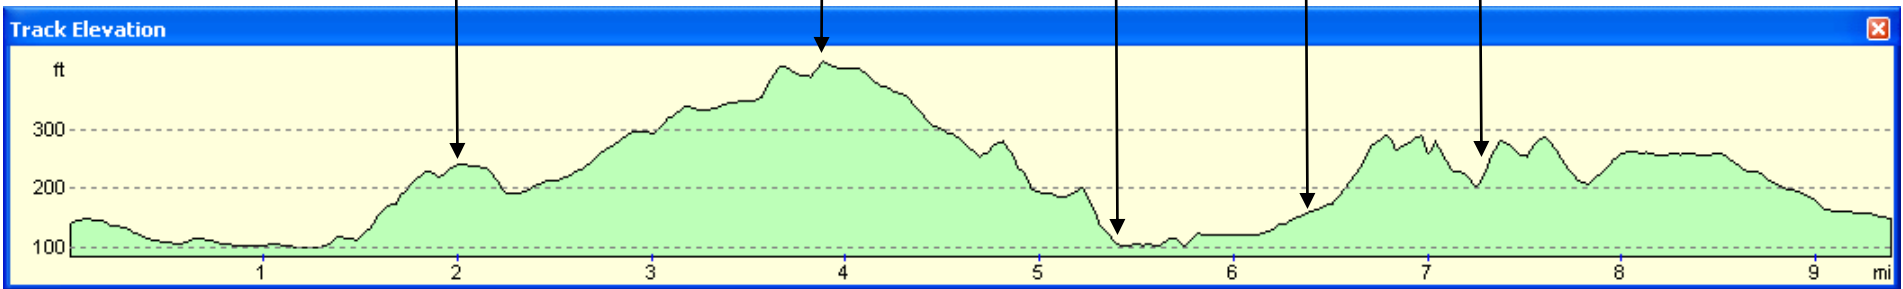

Cathedral Farnham Road River Wey Pilgrims Way Pewley Hill

Guildford Winter Road Run (anti-clockwise) Start and Finish at The Spectrum

Camelsdale Woolmer Hill Weydown Road Grayswood Road Museum Hill

Haslemere Winter Road Run (clockwise). Start and Finish at The Herons