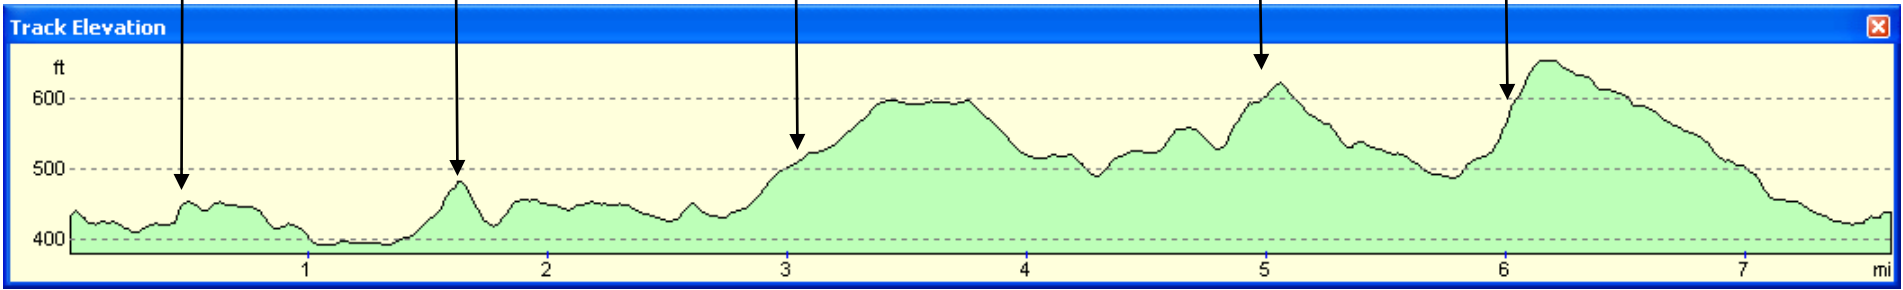

Cathedral Farnham Road River Wey Pilgrims Way Pewley Hill

Guildford Winter Road Run (anti-clockwise) Start and Finish at The Spectrum

Camelsdale Woolmer Hill Weydown Road Grayswood Road Museum Hill

Haslemere Winter Road Run (clockwise). Start and Finish at The Herons